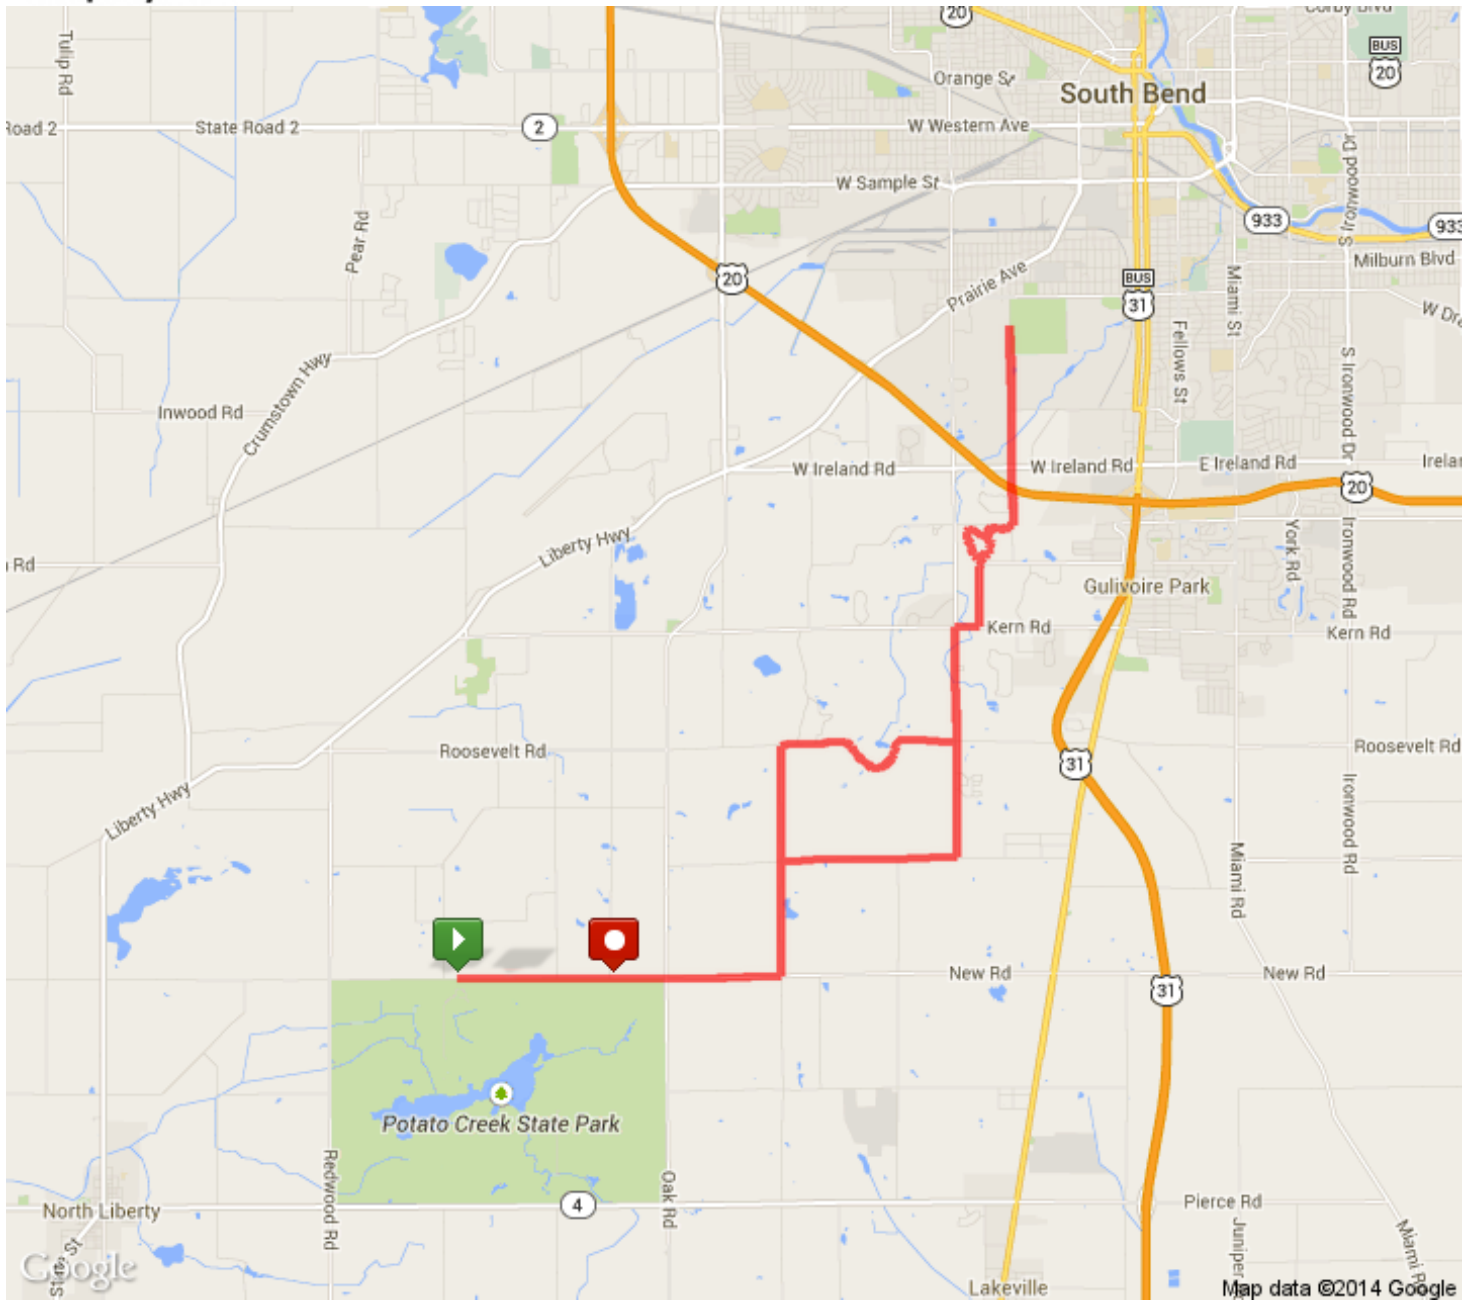

2014 50K TDN Route  
Distance: 20.24 mi  
Elevation: 515.34 ft (Max: 914.99 ft)

mapmyride

 Head east on New Rd toward Pine Rd Destination will be on the right	0 mi (+2.85 mi)
 Head west on New Rd toward Mulberry Rd	2.85 mi (+0 mi)
 Turn right onto Mulberry Rd Destination will be on the right	2.85 mi (+2.03 mi)
 Head north on Mulberry Rd toward Roosevelt Rd	4.88 mi (+0 mi)
 Turn right onto Roosevelt Rd	4.89 mi (+1.78 mi)
 Turn left onto Locust Rd	6.67 mi (+0 mi)
 Head north on Locust Rd toward Kern Rd	6.68 mi (+0.99 mi)
 Turn right onto Kern Rd	7.67 mi (+0.21 mi)
 Turn left onto Lilac Dr Destination will be on the left	7.88 mi (+0.55 mi)
 Head northeast on Lilac Dr	8.44 mi (+0.02 mi)
 Turn left	8.45 mi (+0.06 mi)
 Turn left	8.51 mi (+0.08 mi)
 Head north Destination will be on the right	8.6 mi (+0.22 mi)
 Head northeast	8.82 mi (+0.16 mi)
 Head east	8.98 mi (+0.01 mi)
 Turn left toward Linden Rd	8.99 mi (+0.29 mi)
 Turn left onto Linden Rd	9.28 mi (+0.09 mi)
 Head north on Linden Rd toward Morning Dove Trail	9.37 mi (+0.92 mi)
 Continue onto S Gertrude St	10.29 mi (+0.11 mi)
 Head north on S Gertrude St Destination will be on the left	10.4 mi (+0.63 mi)
 Head south on S Gertrude St toward W Chippewa Ave	11.04 mi (+0.74 mi)
 Continue onto Linden Rd	11.78 mi (+0.98 mi)