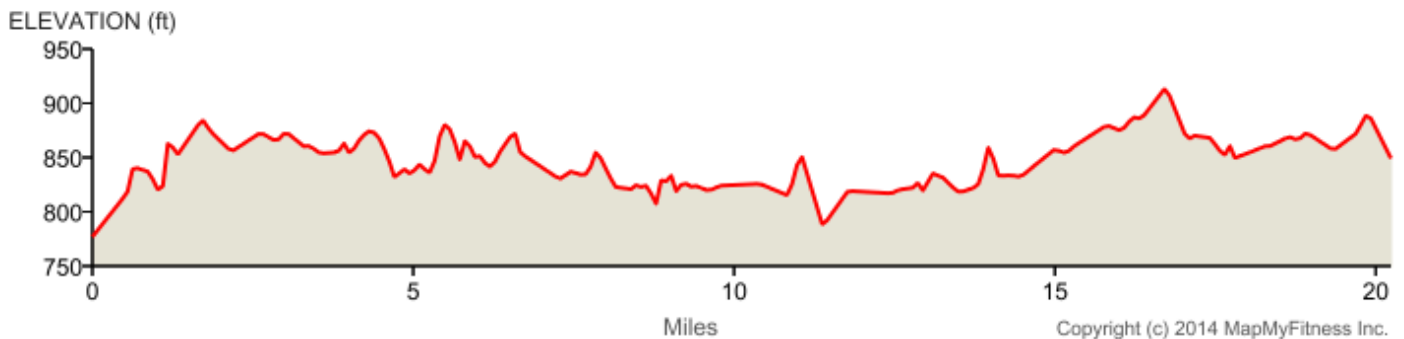

2014 50K TDN Route  
Distance: 20.24 mi  
Elevation: 515.34 ft (Max: 914.99 ft)

mapmyride

 Head east on New Rd toward Pine Rd Destination will be on the right	0 mi (+2.85 mi)
 Head west on New Rd toward Mulberry Rd	2.85 mi (+0 mi)
 Turn right onto Mulberry Rd Destination will be on the right	2.85 mi (+2.03 mi)
 Head north on Mulberry Rd toward Roosevelt Rd	4.88 mi (+0 mi)
 Turn right onto Roosevelt Rd	4.89 mi (+1.78 mi)
 Turn left onto Locust Rd	6.67 mi (+0 mi)
 Head north on Locust Rd toward Kern Rd	6.68 mi (+0.99 mi)
 Turn right onto Kern Rd	7.67 mi (+0.21 mi)
 Turn left onto Lilac Dr Destination will be on the left	7.88 mi (+0.55 mi)
 Head northeast on Lilac Dr	8.44 mi (+0.02 mi)
 Turn left	8.45 mi (+0.06 mi)
 Turn left	8.51 mi (+0.08 mi)
 Head north Destination will be on the right	8.6 mi (+0.22 mi)
 Head northeast	8.82 mi (+0.16 mi)
 Head east	8.98 mi (+0.01 mi)
 Turn left toward Linden Rd	8.99 mi (+0.29 mi)
 Turn left onto Linden Rd	9.28 mi (+0.09 mi)
 Head north on Linden Rd toward Morning Dove Trail	9.37 mi (+0.92 mi)
 Continue onto S Gertrude St	10.29 mi (+0.11 mi)
 Head north on S Gertrude St Destination will be on the left	10.4 mi (+0.63 mi)
 Head south on S Gertrude St toward W Chippewa Ave	11.04 mi (+0.74 mi)
 Continue onto Linden Rd	11.78 mi (+0.98 mi)